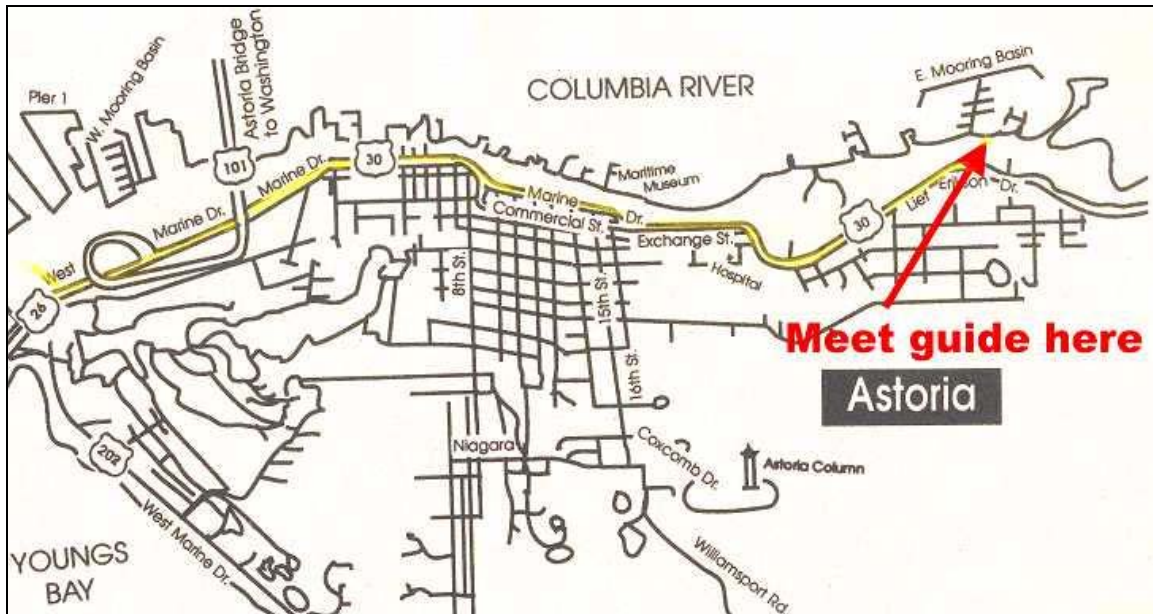

East Mooring Basin – (Astoria)

The East Mooring Basin is located at the east end of Astoria on Hwy 30 (see map below).

I will meet you're here at a predetermined time, typically provided in your booking confirmation. Please call me three days prior to your trip to confirm meeting time and location.